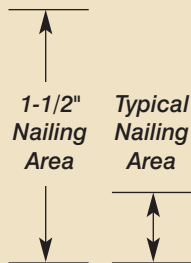

WIDER. Faster. Proven.

For the past 10 years, NailTrak™ has enabled installers to shingle with improved speed and accuracy. With a nailing area that's three times WIDER than typical laminate shingles, nails hit home with NailTrak. A feature on all Landmark Series shingles. Speed and accuracy result in lower labor costs.

No leaks. No de-lamination. No callbacks.
The cost of doing business has gone down with NailTrak.