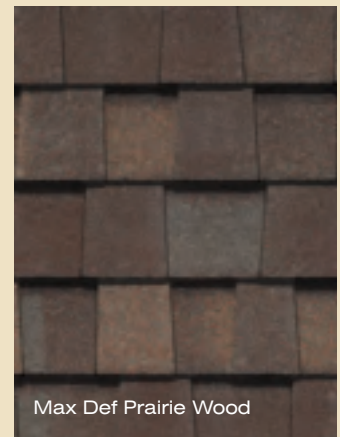

LANDMARK™

Shown in Weathered Wood

Landmark specifications:

- 240 lbs/square
- Traditional color palette
- NailTrak™ for faster installation
- Lifetime limited warranty
- 10-year SureStart protection includes:
 - Materials and labor costs
- 10-year algae resistance
- 15-year 110 MPH wind warranty with upgrade to 130 MPH available

LANDMARK™ PRO color palette

Landmark Pro Silver Birch is an ENERGY STAR® rated product and may qualify for a federal tax credit.

max def colors

Look deeper. With Max Def, a new dimension is added to shingles with a richer mixture of surface granules. You get a brighter, more vibrant, more dramatic appearance and depth of color. And the natural beauty of your roof shines through.