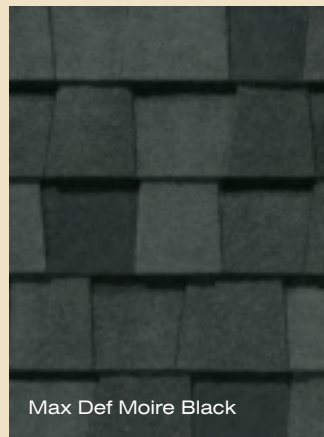

LANDMARK™

Shown in Weathered Wood

Landmark specifications:

- 240 lbs/square
- Traditional color palette
- NailTrak™ for faster installation
- Lifetime limited warranty
- 10-year SureStart protection includes:
 - Materials and labor costs
- 10-year algae resistance
- 15-year 110 MPH wind warranty with upgrade to 130 MPH available

LANDMARK™ PRO color palette

Landmark Pro Silver Birch is an ENERGY STAR® rated product and may qualify for a federal tax credit.

max def colors

Look deeper. With Max Def, a new dimension is added to shingles with a richer mixture of surface granules. You get a brighter, more vibrant, more dramatic appearance and depth of color. And the natural beauty of your roof shines through.