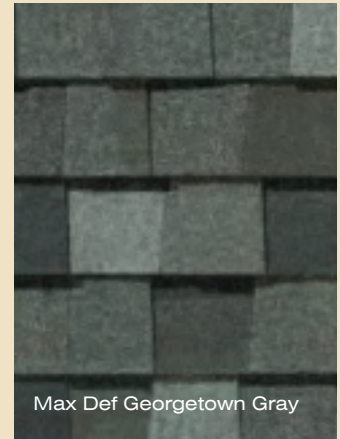

LANDMARK™

Shown in Weathered Wood

Landmark specifications:

- 240 lbs/square
- Traditional color palette
- NailTrak™ for faster installation
- Lifetime limited warranty
- 10-year SureStart protection includes:
 - Materials and labor costs
- 10-year algae resistance
- 15-year 110 MPH wind warranty with upgrade to 130 MPH available

LANDMARK™ PRO color palette

Landmark Pro Silver Birch is an ENERGY STAR® rated product and may qualify for a federal tax credit.

max def colors

Look deeper. With Max Def, a new dimension is added to shingles with a richer mixture of surface granules. You get a brighter, more vibrant, more dramatic appearance and depth of color. And the natural beauty of your roof shines through.