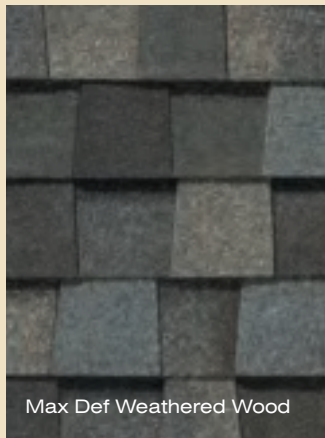

LANDMARK™

Shown in Weathered Wood

Landmark specifications:

- 240 lbs/square
- Traditional color palette
- NailTrak™ for faster installation
- Lifetime limited warranty
- 10-year SureStart protection includes:
 - Materials and labor costs
- 10-year algae resistance
- 15-year 110 MPH wind warranty with upgrade to 130 MPH available

LANDMARK™ PRO color palette

Landmark Pro Silver Birch is an ENERGY STAR® rated product and may qualify for a federal tax credit.

max def colors

Look deeper. With Max Def, a new dimension is added to shingles with a richer mixture of surface granules. You get a brighter, more vibrant, more dramatic appearance and depth of color. And the natural beauty of your roof shines through.