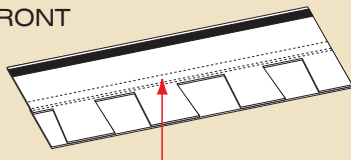

FRONT

Wide nailing area for increased speed and accuracy.