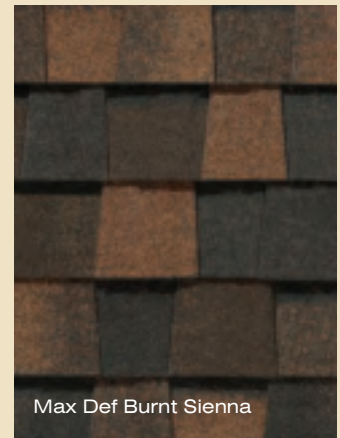

Max Def
Blends

CertainTeed

LANDMARK™ PRO

Designer Shingles

Shown in Max Def Weathered Wood

CertainTeed
SAINT-GOBAIN

Introducing More Value

Landmark Pro is designed specifically for the professional roofing contractor that takes pride in providing **more** to their customer.

LANDMARK™

Shown in Weathered Wood

Landmark specifications:

- 240 lbs/square
- Traditional color palette
- NailTrak™ for faster installation
- Lifetime limited warranty
- 10-year SureStart protection includes:
 - Materials and labor costs
- 10-year algae resistance
- 15-year 110 MPH wind warranty with upgrade to 130 MPH available

LANDMARK™ PRO color palette

Landmark Pro Silver Birch is an ENERGY STAR® rated product and may qualify for a federal tax credit.

max def colors

Look deeper. With Max Def, a new dimension is added to shingles with a richer mixture of surface granules. You get a brighter, more vibrant, more dramatic appearance and depth of color. And the natural beauty of your roof shines through.